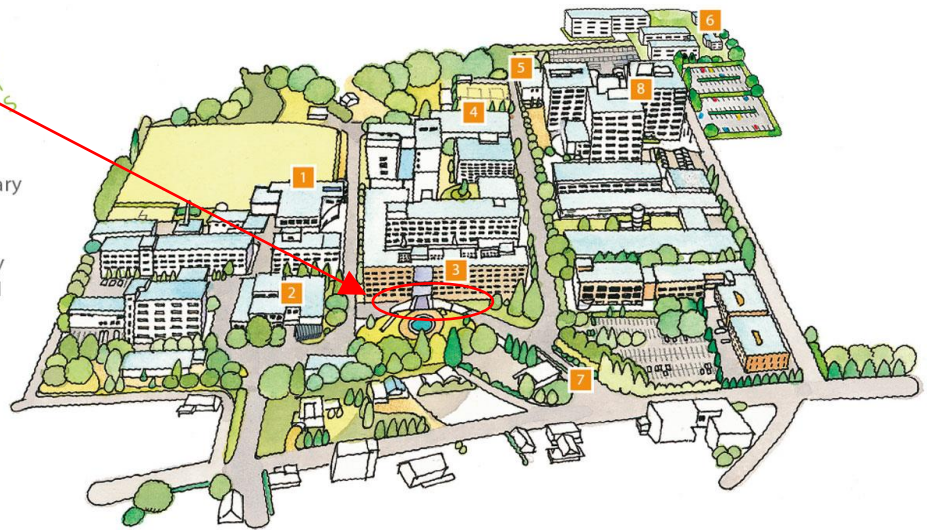

Tokiwa Campus

Ishin Memorial Park

Bus stop in Tokiwa Campus

- 1 Welfare Facility
- 2 Engineering Library
- 3 Main Hall
- 4 Gymnasium
- 5 Tokiwa Dormitory
- 6 Ube International House
- 7 Main Gate
- 8 Tokiwa Research and Education Building

Bus stop in Ishin Memorial Park

Contact: Educational Affairs Division, Faculty of Engineering +81-836-85-9010