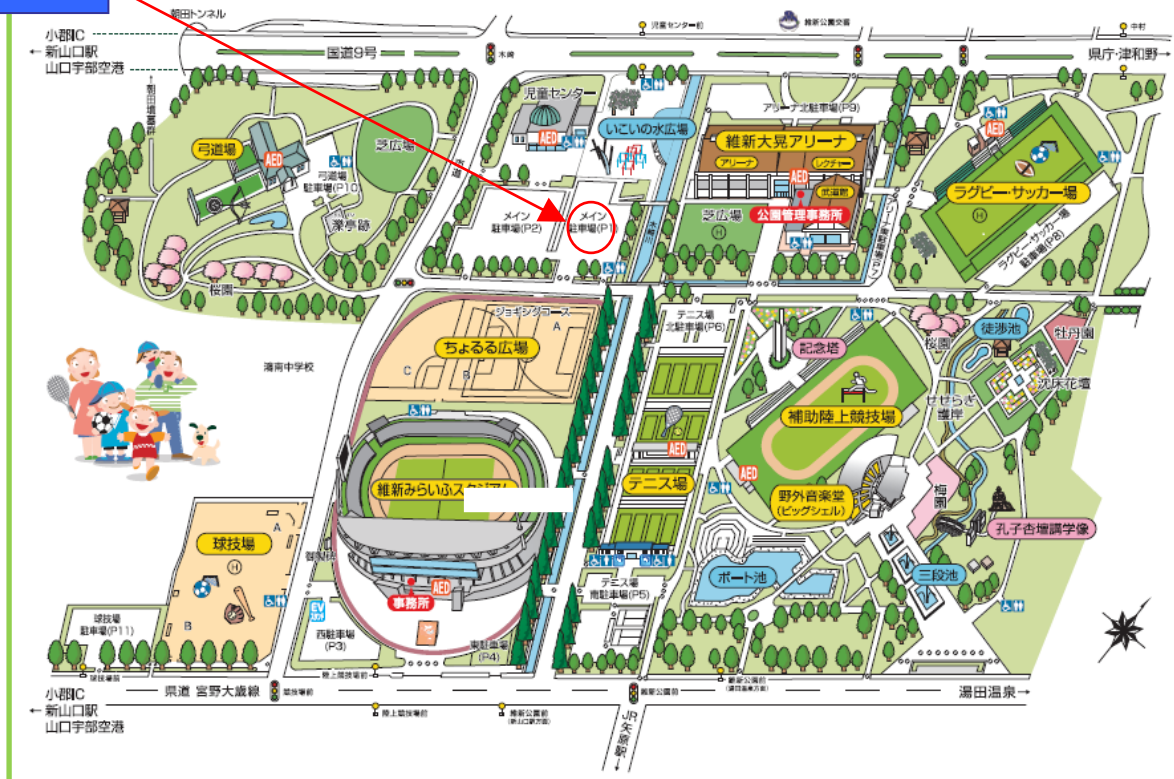

Tokiwa Campus

Ishin Memorial Park

Bus stop in Tokiwa Campus

- 1 Welfare Facility
- 2 Engineering Library
- 3 Main Hall
- 4 Gymnasium
- 5 Tokiwa Dormitory
- 6 Ube International House
- 7 Main Gate
- 8 Tokiwa Research and Education Building

Bus stop in Ishin Memorial Park

Contact: Educational Affairs Division, Faculty of Engineering +81-836-85-9010